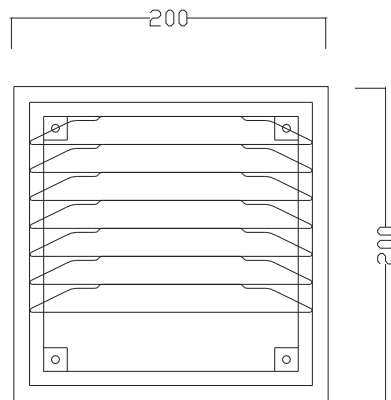

APPLICATIONS

LAMP SUITABILITY

26 W
CFL
LAMP

DIMENSIONS

Luminaire

Max.
Ht.
225mm

Max.
LxW
225X225mm

ORDER CODE

LUMINAIRE CODE	LAMP TYPE	OPTICS
NL-518-1P26	26W Self ballasted CFL	Wide Symm

MOUNTING SUITABILITY

ON PCC PEDESTAL

DESCRIPTION

'NOVA' Cuboid

Bollard Luminaire , comprisinf MS body duty powder coated and PU painted to desired colour.
Thick acrylic diffusers are provided with silicone gaskets.
Glare control louvres for symmetrivcal light distribution.
Integral control gear and lamp holder.

LS-06

NOTE

CUBOID BOLLARD

Is also offered as a column mounted Bollard. Column height 150mm/300mm/450mm/600mm Please enquire for detailed data sheet