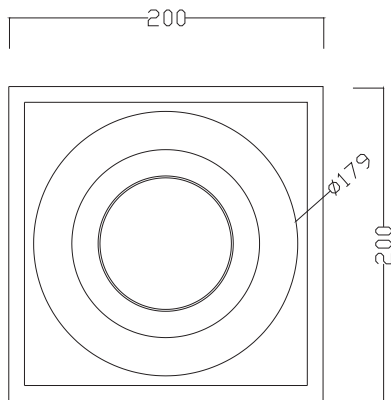

APPLICATIONS

LAMP SUITABILITY

26 W
CFL
LAMP

DIMENSIONS

Luminaire

Max.
Ht.
225mm

Max.
LxW
225X225mm

ORDER CODE

LUMINAIRE CODE	LAMP TYPE	OPTICS
NL-518-1P26	26W Self ballasted CFL	Wide Symm

MOUNTING SUITABILITY

ON PCC PEDESTAL

DESCRIPTION

'NOVA' Cuboid

Bollard Luminaire , comprisinf MS body duty powder coated and PU painted to desired colour.
Thick acrylic diffusers are provided with silicone gaskets.
Glare control louvres for symmetrivcal light distribution.
Integral control gear and lamp holder.

LS-06

NOTE

CUBOID BOLLARD

Is also offered as a column mounted Bollard. Column height 150mm/300mm/450mm/600mm Please enquire for detailed data sheet