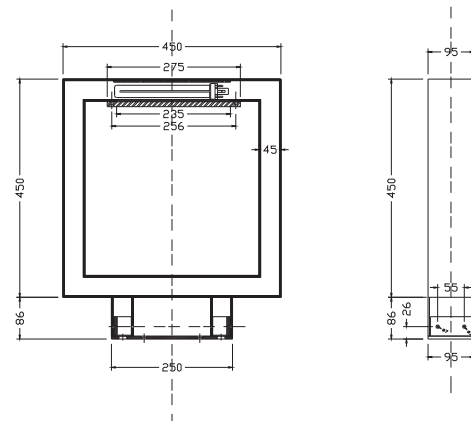

NL-5981-1P18

APPLICATIONS

LAMP SUITABILITY

DIMENSIONS

Luminaire

Ht. 450mm	Ht. 600mm	Ht. 750mm

ORDER CODE

LUMINAIRE CODE	LAMP TYPE	OPTICS
NL-5981-1P18	18W CFL-230V	Wide Asym
NL-5981-601PLED	6 Nos 1W LED	Wide Asym

MOUNTING SUITABILITY

FLOOR MOUNTED ON LIGHT PCC PEDESTAL

DESCRIPTION

'NOVA'

Luminaire comprises body made of rolled pipe sections of A/MS duly finished and treated for long service life. The housing is fine surface finished and painted with PU based automotive paint for extended lifetime performance.

Adequate spaces are provided for control gear housing and cable terminations.

Mounted on a suitable PCC foundation.

Integral control gear comprising heavy duty Ballast, and lamp holder all duly wired.

The Optical Compartment comprises a high efficiency reflector provided for wide beam distribution. With a 10mm thick clear acrylic diffuser mounted through insect protected gasket.