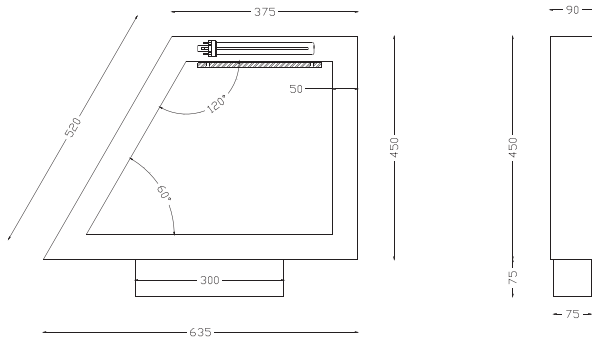

LS-04

NOVA-LEDs
Energreen Lighting

APPLICATIONS

LAMP SUITABILITY

18 W CFL 230V LAMP		6 NOS 1W LED	
--------------------------	--	--------------------	--

DIMENSIONS

Luminaire

Ht. 450mm	Ht. 600mm
--------------	--------------

ORDER CODE

LUMINAIRE CODE	LAMP TYPE
NL-5984-1P18	18W CFL-230V
NL-5984-601PLED	6 Nos 1W LED

MOUNTING SUITABILITY

FLOOR MOUNTED ON LIGHT PCC PEDESTAL

DESCRIPTION

'NOVA'

Luminaire comprises body made of rolled pipe sections of Al/MS duly finished and treated for long service life. The housing is fine surface finished and painted with PU based automotive paint for extended lifetime performance.

Adequate spaces are provided for control gear housing and cable terminations.

Mounted on a suitable PCC foundation.

Integral control gear comprising heavy duty Ballast, and lamp holder all duly wired.

The Optical Compartment comprises a high efficiency reflector provided for wide beam distribution. With a 10mm thick clear acrylic diffuser mounted through insect protected gasket.