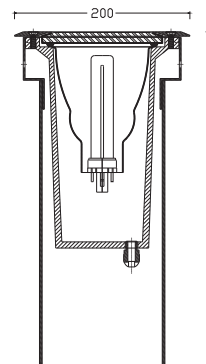

**APPLICATIONS**

**LAMP SUITABILITY**

18 W CFL Lamp	
------------------	---

**DIMENSIONS**

Max. Ht. 380mm	Max. Dia. 200mm
----------------------	-----------------------

**ORDER CODE**

LUMINAIRE CODE	LAMP TYPE	OPTICS
NL-7861-1P18	18 Watts CFL	WIDE SYMM

**MOUNTING SUITABILITY**

IN RECESS IN FLOOR

**DESCRIPTION**

**'NOVA'**  
 INGROUND LUMINAIRE  
 Floor Embedded Uplighter Luminaire  
 Cast Aluminium Housing  
 Heat resistant toughened glass diffuser  
 Endless silicone gasket  
 Brass Nickel Chrome cable gland  
 Polished stainless steeltop bezel ring  
 Embedding chamber to ensure adequate heat dissipation volume  
 and to ensure water permeation.