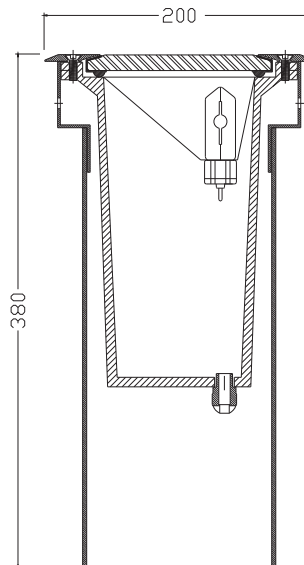

APPLICATIONS

LAMP SUITABILITY

DIMENSIONS

Luminaire

Max. Ht. 380mm	Max. Bezel Dia. 200mm
----------------	-----------------------

ORDER CODE

LUMINAIRE CODE	LAMP TYPE	OPTICS
NL-7861-35MH-ASSY	35W CDMT-MH-G12	ASSYMETRICAL

MOUNTING SUITABILITY

RECESSED IN FLOOR

DESCRIPTION

'NOVA'
 INGROUND LUMINAIRE
 Polished stainless steel bezel ring
 Cast Aluminium Housing
 Heat resistant toughened glass diffuser
 Endless Silicone gasket
 Nickle Chrome Brass cable glands
 Heavy Duty Lamp holder
 Ballast , Ignitor , Capacitor.
 Embedding casing-thermoplastic
 Assymetrical -unidirectional reflector-anodised-formed aluminium