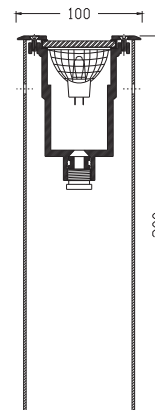

DESCRIPTION

'NOVA'

INGROUND LUMINAIRE

- Floor embedded Uplighter Luminaire
- Heavy duty cast aluminium / cast brass housing
- Brass cable gland
- Heat resistant toughened glass diffuser
- Silicone weather resistant gasket
- Stainless steel Bezel plate