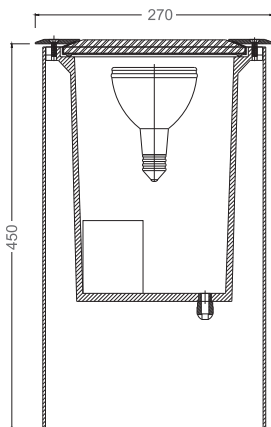

DESCRIPTION

'NOVA'

INGROUND LUMINAIRE
Polished stainless steel bezel ring
Cast Aluminium Housing
Lamp Swivel Base
Heat resistant toughened glass diffuser
Endless Silicone gasket
Nickle Chrome Brass cable glands
Heavy Duty Lamp holder-SWIVEL BASE FOR
DIRECTIONAL AIMING
Ballast , Ignitor , Capacitor
Embedding casing-thermoplastic