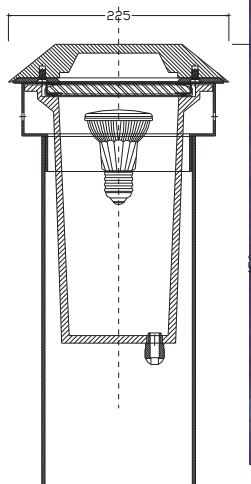

NL-788-35MH

APPLICATIONS

LAMP SUITABILITY

35 W
E27-MH
PAR20

DIMENSIONS

Luminaire

Max. Ht. 450mm	Max. Dia. 225mm
----------------------	-----------------------

ORDER CODE

LUMINAIRE CODE	LAMP TYPE	OPTICS
NL-788-1H35	35 W Dicroic Halogen	ACCENT
NL-788-35MH	35 Watts E27 MH PAR 20	ACCENT

MOUNTING SUITABILITY

IN RECESS IN FLOOR

DESCRIPTION

'NOVA'

INGROUND LUMINAIRE
Floor Embedded Driveway luminaire
Cast Aluminium Housing
Heat resistant toughened glass diffuser
Silicone gasket
Nickle plated brass cable gland
Lamp holder
Polished stainless steel top bezel ring / Cast aluminium shroud
embedding chamber
Suitable for complete embedding in the driveway