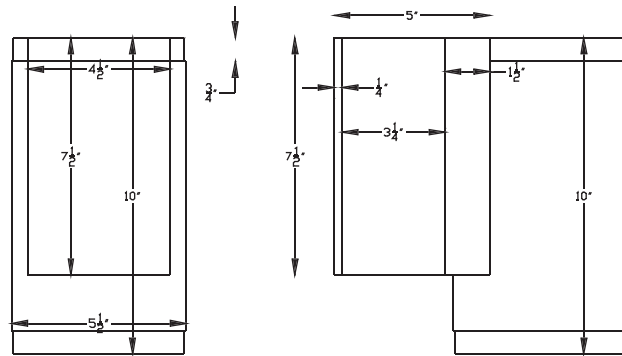

DESCRIPTION

'NOVA'

Wall mounted cylindrical DOWN Wall washing luminaire suitable for use with Metal Halide lamps.

Heavy aluminium housing , heat resistant toughened glass diffuser, gaskets , complete with control gear.

Protection class IP 54, Integral control gear comprises, heavy duty copper wound ballast, electronic ignitor, capacitor etc all duly wired and ready for use. Powder coated.

COLOURS : Standard colour black, other colours on request.