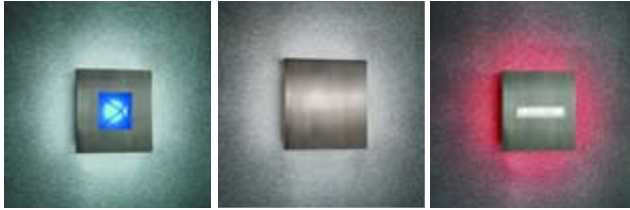

**LED LIGHTING APPLICATIONS**

LED the solid state illumination source provides extreme possibilities of applications in a variety of situations, creating Architectural Statements / Accents / Indirect mood Lighting due to its unique compact high intensity and concentrated optical energy.

**NL-6023**

**NOVA** Linear LED Luminaire, comprising polycarbonate tubing with PCB mounted High Brite LED , suitable for COVE LIGHTING, UNDERSTEPS, UNDERCABINETS, 12/24 Volts operation, long life lamps

**NL-6078**

**NOVA** WALL ACCENT LED Luminaire, comprising SS/ COATED ALUMINIUM Housing rear housed High Brite LED PCB mounted , suitable for creating interesting wall patterns , Architectural statements in PORCHES, CORRIDORS, 12/24 Volts operation, long life lamps

**NL-6019**

**PATHLITER**

**NOVA** PATHLITER LED Luminaire, comprising SS/ COATED ALUMINIUM Housing FRONT High Brite LED PCB mounted , suitable for PATH MARKING , Architectural statements in STEPS, CORRIDORS, 12/24 Volts operation, long life lamps