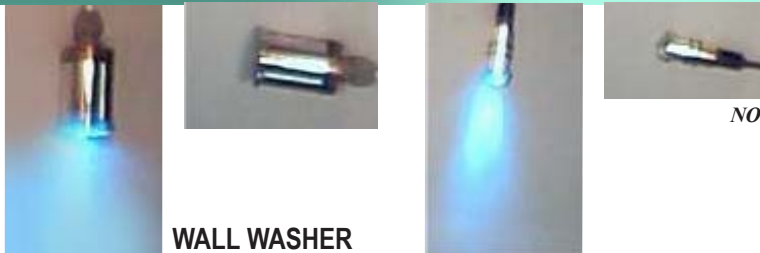

**NL-6067
NL-6068**

WALL WASHER

NOVA RECESSED WALL WASHER Luminaire, comprising SS/ COATED ALUMINIUM Housing FRONT High Brite LED PCB mounted , suitable for WALL WASHING , 12/24 Volts operation, long life lamps