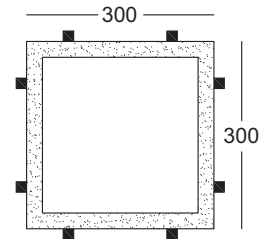

NL-589

APPLICATIONS

LAMP SUITABILITY

DIMENSIONS

Luminaire

Luminaire Length 300mm	Luminaire Width 300mm	Max. Height 450mm
---------------------------	--------------------------	----------------------

TOP VIEW

NL-514

GATE TOP LIGHTING

APPLICATIONS

LAMP SUITABILITY

DIMENSIONS

Luminaire

Luminaire Height 500mm	Luminaire Width 275mm
---------------------------	--------------------------

ORDER CODE

XXX

NL-573-1

APPLICATIONS

LAMP SUITABILITY

DIMENSIONS

Luminaire

Length: 600mm	Width: 500mm	Height: 850mm
------------------	-----------------	------------------

ORDER CODE

DIMENSIONS

Luminaire

Height 600mm + 200mm	Maximum Diameter 600mm
----------------------------	------------------------------

ORDER CODE

LUMINAIRE CODE	LAMP TYPE	OPTICS	Watts
NL-512-GATE-1201PLED	12Nos. X 1W Power LED	Indirect	12W
NL-512-GATE-30COB	1Nos. X 30W COB LED	Indirect	30W