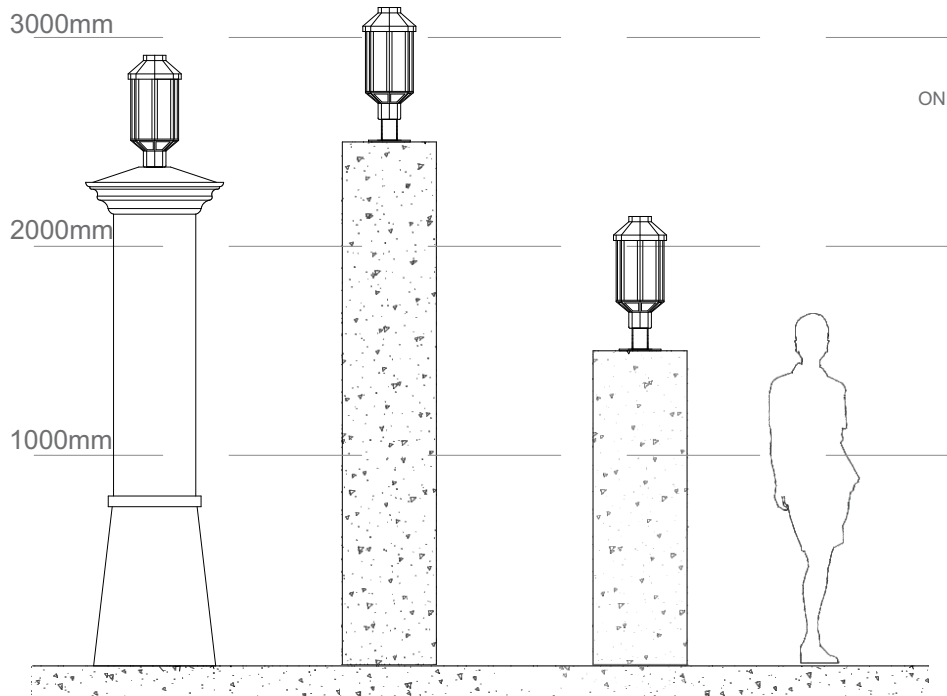

INGRESS PROTECTION

IP RATING: IP55 (LED MODULE : IP-65)