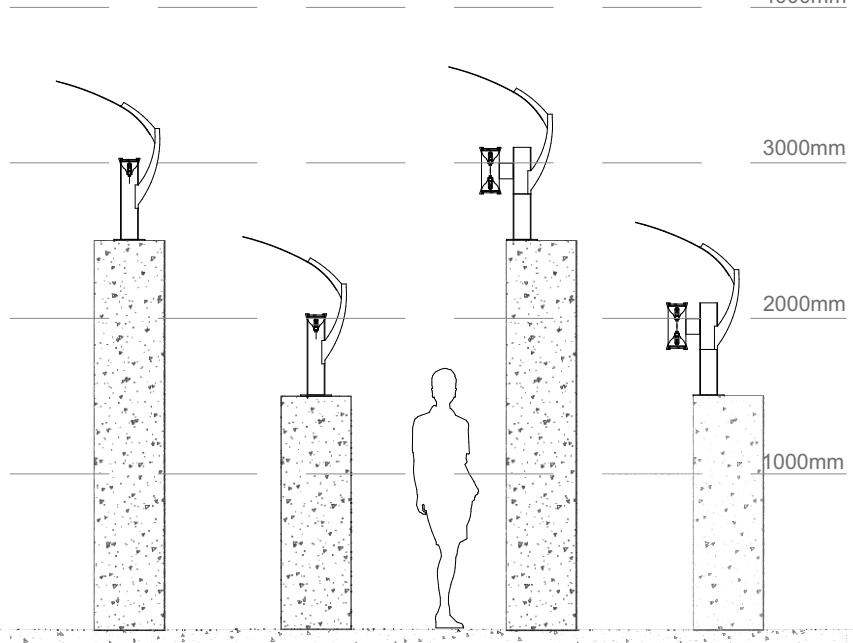

NL-573-1

APPLICATIONS

LAMP SUITABILITY

DIMENSIONS

Luminaire

Length: 600mm	Width: 500mm	Height: 850mm

ORDER CODE

LUMINAIRE CODE	LAMP TYPE	OPTICS	Watts
NL-573-1-GATE - 1201PLED	12Nos. X 1W Power LED	Indirect	12W
NL-573-1-GATE - 30COB	1Nos. x 30w COB LED	Indirect	30W
Suggested Height on Parapet	500mm & 1000mm	1500mm - 2000mm	

DESCRIPTION FIXTURE

DECORATIVE PARAPET & GATE LIGHTING LUMINAIRE

Housing: NOVA Luminaire comprises heavy MS housing, duly fabricated and precision finished. The housing is fine surface finished and painted with PU based automotive paint for extended lifetime performance. Top Canopy made off Spun Aluminum / FRP for long life. Indirect reflector provides wide area lighting distribution. Heat resistant toughened glass diffuser mounted through insect resistant gasket & silicon sealant.

Electrical Compartment: Power supply Comprises of AC-DC / DC-DC, Constant Current / Constant Voltage Solid State Electronic Driver with precise Current / Voltage Control, Wide Operating Voltage Range, Short Circuit / Open Circuit, High Voltage / Surge Protection, Thermal Cut Off Protection for extended life time Performance.

Optical Compartment: Comprises a high efficiency reflector for narrow beam distribution primary distribution and FRP based secondary wing reflector for diffused indirect lighting.

MOUNTING SUITABILITY

Fixed Pedestal Mounted Pole + Fixture

INGRESS PROTECTION

IP Rating: IP55

GATE TOP LIGHTING