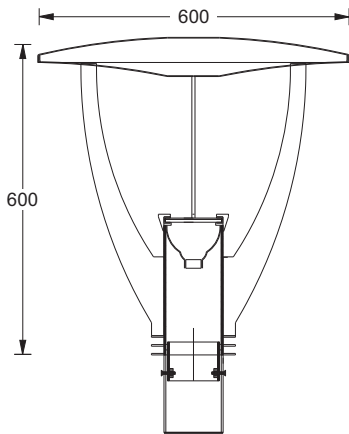

NL-512-GATE

GATE TOP LIGHTING

APPLICATIONS

LAMP SUITABILITY

DIMENSIONS

Luminaire

Height 600mm + 200mm	Maximum Diameter 600mm

ORDER CODE

LUMINAIRE CODE	LAMP TYPE	OPTICS	Watts
NL-512-GATE-1201PLED	12Nos. X 1W Power LED	Indirect	12W
NL-512-GATE-30COB	1Nos. X 30W COB LED	Indirect	30W

DESCRIPTION FIXTURE

PCC COLUMN MOUNTED GATE LUMINAIRE

Housing: Luminaire comprises heavy MS housing, duly fabricated and precision finished. Top Canopy made off Spun Aluminum / FRP for long life. Indirect reflector provides wide area lighting distribution. Heat resistant toughened glass diffuser mounted through insect resistant gasket & silicon sealant. The housing is fine surface finished and painted with PU based automotive paint for extended lifetime performance

Electrical Compartment: Power supply Comprises of AC-DC / DC-DC, Constant Current / Constant Voltage Solid State Electronic Driver with precise Current / Voltage Control, Wide Operating Voltage Range, Short Circuit / Open Circuit, High Voltage / Surge Protection, Thermal Cut Off Protection for extended life time Performance.

Optical Compartment: Narrow Beam primary anodized aluminum reflector and secondary FRP reflector for diffused area lighting.

MOUNTING SUITABILITY

ON PCC FOUNDATION/PEDESTAL

INGRESS PROTECTION

IP RATING: IP65

NOTE

1. Lamp offered separately of Luminaire.

XXX