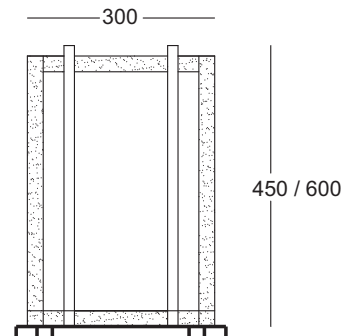

ELEVATION

Luminaire available in 450mm & 600mm height

ORDER CODE

LUMINAIRE CODE	LAMP TYPE	OPTICS	Watts
ALUMINUM FIXTURE			
NL-589-1P36-AL-__mm	1 x 36W CFL Lamp	OMNI	36W
NL-589-2P36-AL-__mm	2 x 36W CFL Lamp	OMNI	72W
NL-589-LED BAR-AL	4 LED Bars	OMNI	20W
STAINLESS STEEL FIXTURE			
NL-589-1P36-SS-__mm	1 x 36W CFL Lamp	OMNI	36W
NL-589-2P36-SS-__mm	2 x 36W CFL Lamp	OMNI	72W
NL-589-LED BAR - SS	4 LED BAR	OMNI	20W

DESCRIPTION FIXTURE

GATE LUMINAIRE

Housing: NOVA Heavy Duty Aluminium / Stainless Steel housing for robust outdoor condition, heat resistant frosted acrylic diffuser for optimal lighting control sealed with the housing using silicon sealant & gaskets to also provide insect dust and water protection. Luminaire precision finished and polished and lacquered for fine finish for SS Fixture. Aluminum fixture is precision finish followed by painting process using automotive PU paints for long life app

Electrical Components: Luminaire suitable for CFL lamps driven by high efficiency mechanical ballast for high efficiency lighting. LED Lamps suitable for diffused lighting distribution driven by LED Constant Current Driver.

Optical Compartment: Luminaire fitted with frosted acrylic diffuser for soft general area lighting.