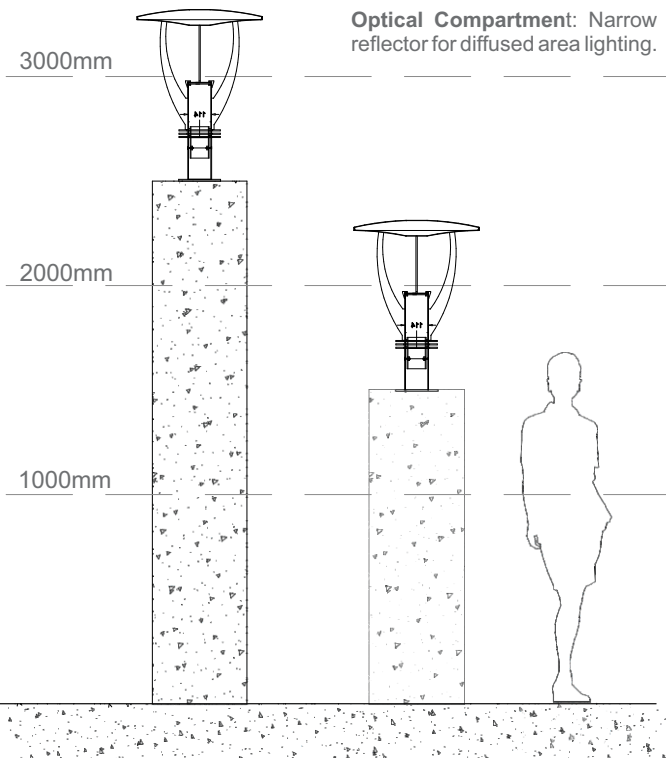

NL-512-GATE

GATE TOP LIGHTING

APPLICATIONS

LAMP SUITABILITY

DIMENSIONS

Luminaire

Height 600mm + 200mm	Maximum Diameter 600mm

ORDER CODE

LUMINAIRE CODE	LAMP TYPE	OPTICS	Watts
NL-512-GATE-1201PLED	12Nos. X 1W Power LED	Indirect	12W
NL-512-GATE-30COB	1Nos. X 30W COB LED	Indirect	30W

DESCRIPTION FIXTURE

PCC COLUMN MOUNTED GATE LUMINAIRE

Housing: Luminaire comprises heavy MS housing, duly fabricated and precision finished. Top Canopy made off Spun Aluminum / FRP for long life. Indirect reflector provides wide area lighting distribution. Heat resistant toughened glass diffuser mounted through insect resistant gasket & silicon sealant. The housing is fine surface finished and painted with PU based automotive paint for extended lifetime performance

Electrical Compartment: Power supply Comprises of AC-DC / DC-DC, Constant Current / Constant Voltage Solid State Electronic Driver with precise Current / Voltage Control, Wide Operating Voltage Range, Short Circuit / Open Circuit, High Voltage / Surge Protection, Thermal Cut Off Protection for extended life time Performance.

Optical Compartment: Narrow Beam primary anodized aluminum reflector and secondary FRP reflector for diffused area lighting.

MOUNTING SUITABILITY

ON PCC FOUNDATION/PEDESTAL

INGRESS PROTECTION

IP RATING: IP65

NOTE

1. Lamp offered separately of Luminaire.

XXX