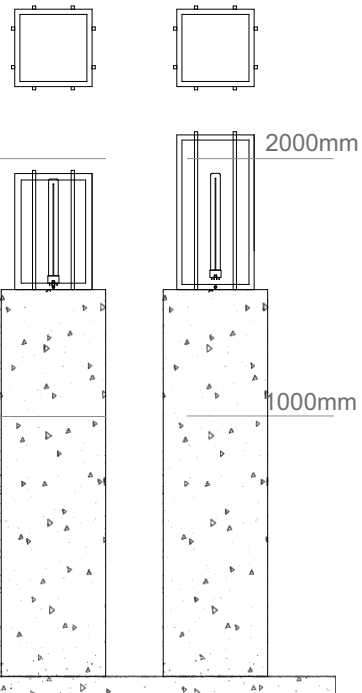

MOUNTING SUITABILITY

COLUMN MOUNTED ON CONCRETE BLOCK

INGRESS PROTECTION

IP RATING: IP55

NOTE