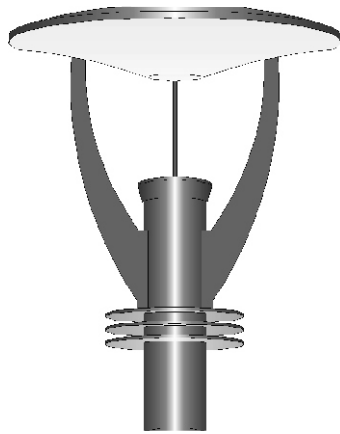

DESCRIPTION FIXTURE

GATE LUMINAIRE

Housing: NOVA Heavy Duty Aluminium / Stainless Steel housing for robust outdoor condition, heat resistant frosted acrylic diffuser for optimal lighting control sealed with the housing using silicon sealant & gaskets to also provide insect dust and water protection. Luminaire precision finished and polished and lacquered for fine finish for SS Fixture. Aluminum fixture is precision finish followed by painting process using automotive PU paints for long life app

XXX

NL-573-1

APPLICATIONS

LAMP SUITABILITY

DIMENSIONS

Luminaire

Length: 600mm	Width: 500mm	Height: 850mm
------------------	-----------------	------------------

ORDER CODE

INGRESS PROTECTION

IP Rating: IP55

Distribution

GATE TOP LIGHTING

NL-512-GATE

GATE TOP LIGHTING

APPLICATIONS

LAMP SUITABILITY

DIMENSIONS

Luminaire

Height 600mm + 200mm	Maximum Diameter 600mm
----------------------------	------------------------------

ORDER CODE

LUMINAIRE CODE	LAMP TYPE	OPTICS	Watts
NL-512-GATE-1201PLED	12Nos. X 1W Power LED	Indirect	12W
NL-512-GATE-30COB	1Nos. X 30W COB LED	Indirect	30W