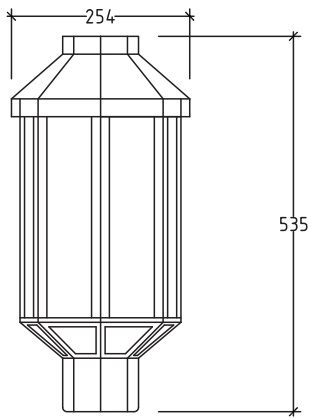

NL-589

APPLICATIONS

LAMP SUITABILITY

DIMENSIONS

Luminaire

Luminaire Length 300mm	Luminaire Width 300mm	Max. Height 450mm
---------------------------	--------------------------	----------------------

TOP VIEW

NL-514

GATE TOP LIGHTING

APPLICATIONS

LAMP SUITABILITY

DIMENSIONS

Luminaire

Luminaire Height 500mm	Luminaire Width 275mm
---------------------------	--------------------------

ORDER CODE

XXX

NL-573-1

APPLICATIONS

LAMP SUITABILITY

DIMENSIONS

Luminaire

Length: 600mm	Width: 500mm	Height: 850mm
------------------	-----------------	------------------

ORDER CODE

DIMENSIONS

Luminaire

Height 600mm + 200mm	Maximum Diameter 600mm
----------------------------	------------------------------

ORDER CODE

LUMINAIRE CODE	LAMP TYPE	OPTICS	Watts
NL-512-GATE-1201PLED	12Nos. X 1W Power LED	Indirect	12W
NL-512-GATE-30COB	1Nos. X 30W COB LED	Indirect	30W