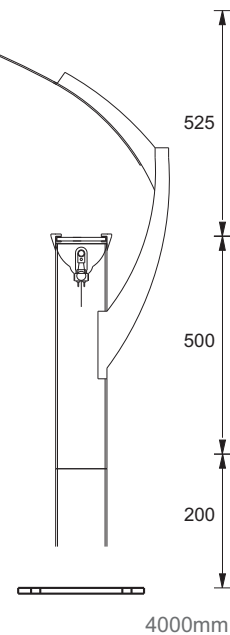

DIMENSIONS

Luminaire

Length: 600mm	Width: 500mm	Height: 850mm

ORDER CODE

LUMINAIRE CODE	LAMP TYPE	OPTICS	Watts
NL-573-1-GATE - 1201PLED	12Nos. X 1W Power LED	Indirect	12W
NL-573-1-GATE - 30COB	1Nos. x 30w COB LED	Indirect	30W
Suggested Height on Parapet	500mm & 1000mm	1500mm - 2000mm	

DESCRIPTION FIXTURE

DECORATIVE PARAPET & GATE LIGHTING LUMINAIRE

Housing: NOVA Luminaire comprises heavy MS housing, duly fabricated and precision finished. The housing is fine surface finished and painted with PU based automotive paint for extended lifetime performance. Top Canopy made off Spun Aluminum / FRP for long life. Indirect reflector provides wide area lighting distribution. Heat resistant toughened glass diffuser mounted through insect resistant gasket & silicon sealant.

Electrical Compartment: Power supply Comprises of AC-DC / DC-DC, Constant Current / Constant Voltage Solid State Electronic Driver with precise Current / Voltage Control, Wide Operating Voltage Range, Short Circuit / Open Circuit, High Voltage / Surge Protection, Thermal Cut Off Protection for extended life time Performance.

Optical Compartment: Comprises a high efficiency reflector for narrow beam distribution primary distribution and FRP based secondary wing reflector for diffused indirect lighting.

MOUNTING SUITABILITY

Fixed Pedestal Mounted Pole + Fixture

INGRESS PROTECTION

IP Rating: IP55

GATE TOP LIGHTING